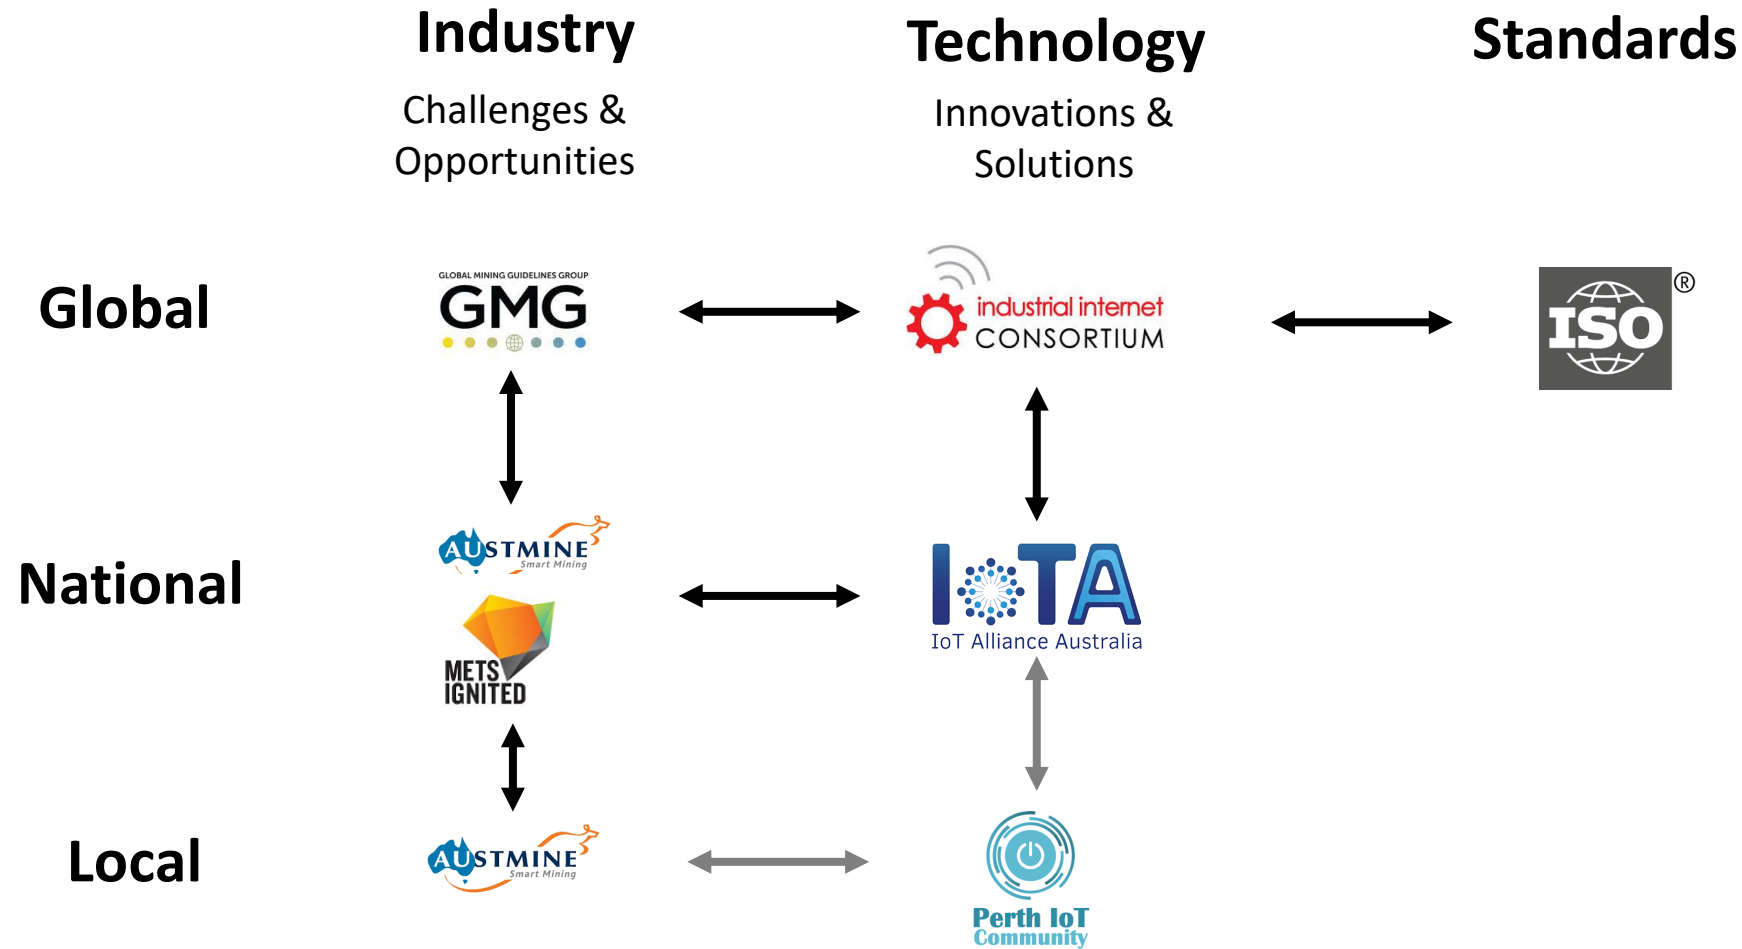

Collaboration Vision

Peter Klement
IIC Mining Task Group Chair

21.November.2019

Design Principles

- Driven by IoT user needs
- Focus on industry challenges and opportunities
- Considering competitive advantage of countries
- Linking IoT eco-systems
- Leveraging existing capabilities
- Create synergies through joint activities
- Accelerate activities through pooling of resources

Proof of Concept: Mining | Australia

Content restricted to IIC Members
Not for External Publication

Collaboration Roadmap

Pilot

Scale by Industry

Scale by Country

Scale by Technology

Collaboration Topics

Testbeds

**Frameworks &
Reference Architectures**

Whitepapers

**Example:
Mining IoT
Reference Architecture**

Collaboration Impact

SUSTAINABLE DEVELOPMENT GOALS

1 NO POVERTY 	2 ZERO HUNGER 	3 GOOD HEALTH AND WELL-BEING 	4 QUALITY EDUCATION 	5 GENDER EQUALITY 	6 CLEAN WATER AND SANITATION 
7 AFFORDABLE AND CLEAN ENERGY 	8 DECENT WORK AND ECONOMIC GROWTH 	9 INDUSTRY, INNOVATION AND INFRASTRUCTURE 	10 REDUCED INEQUALITIES 	11 SUSTAINABLE CITIES AND COMMUNITIES 	12 RESPONSIBLE CONSUMPTION AND PRODUCTION 
13 CLIMATE ACTION 	14 LIFE BELOW WATER 	15 LIFE ON LAND 	16 PEACE, JUSTICE AND STRONG INSTITUTIONS 	17 PARTNERSHIPS FOR THE GOALS 	 SUSTAINABLE DEVELOPMENT GOALS