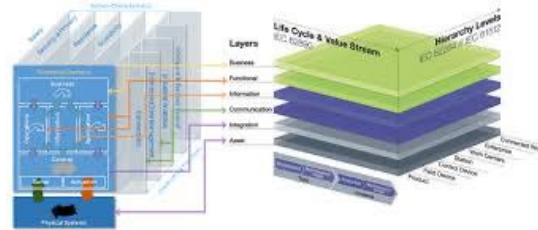

Proof of Concept: Mining | Australia

Content restricted to IIC Members
Not for External Publication

Collaboration Roadmap

Pilot

Scale by Industry

Scale by Country

Scale by Technology

Collaboration Topics

Testbeds

**Frameworks &
Reference Architectures**

Whitepapers

**Example:
Mining IoT
Reference Architecture**

Collaboration Impact

SUSTAINABLE DEVELOPMENT GOALS

1 NO POVERTY 	2 ZERO HUNGER 	3 GOOD HEALTH AND WELL-BEING 	4 QUALITY EDUCATION 	5 GENDER EQUALITY 	6 CLEAN WATER AND SANITATION 
7 AFFORDABLE AND CLEAN ENERGY 	8 DECENT WORK AND ECONOMIC GROWTH 	9 INDUSTRY, INNOVATION AND INFRASTRUCTURE 	10 REDUCED INEQUALITIES 	11 SUSTAINABLE CITIES AND COMMUNITIES 	12 RESPONSIBLE CONSUMPTION AND PRODUCTION 
13 CLIMATE ACTION 	14 LIFE BELOW WATER 	15 LIFE ON LAND 	16 PEACE, JUSTICE AND STRONG INSTITUTIONS 	17 PARTNERSHIPS FOR THE GOALS 	 SUSTAINABLE DEVELOPMENT GOALS